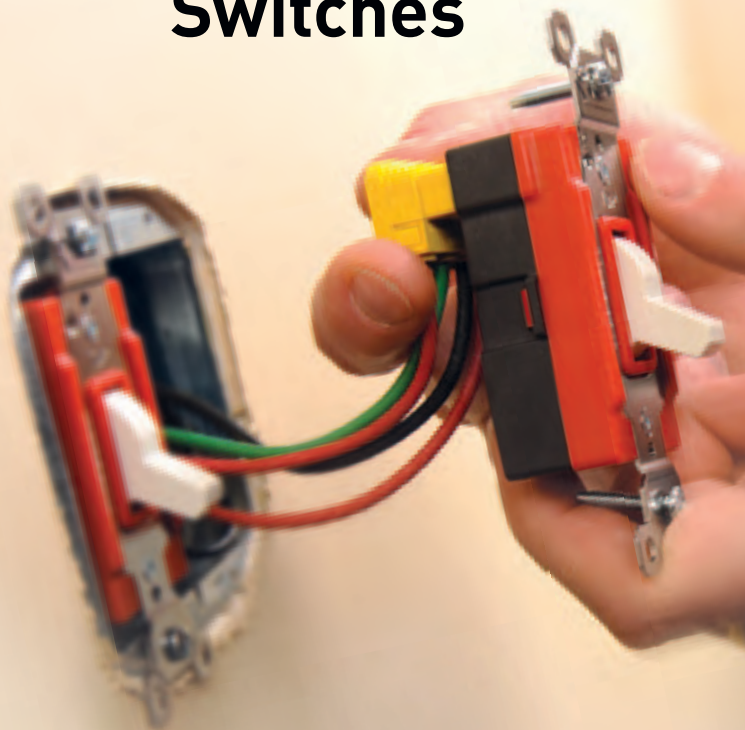

## INTRODUCING NEW P&S PLUGTAIL SWITCHES

**Full line of easy-installing switches** completes our P&S PlugTail™ family of receptacles and GFCIs to make your job easier!

- Lower total installed cost on the job
- Fast, reliable installation with fewer callbacks
- Finger-safe solution
- Increases end-of-job productivity

# P&S PlugTail™ Switches

Toggle Style		
Cat. No.	Color	Amp
<b>Single Pole Toggle Switches</b>		
PT15AC1*	White, Ivory, Light Almond, Gray, Red, Brown, Black	15
PT15AC1*347		
PT20AC1*	White, Ivory, Light Almond, Gray, Red, Brown, Black	20
PT20AC1*347		
<b>Three-Way Toggle Switches</b>		
PT15AC3*	White, Ivory, Light Almond, Gray, Red, Brown, Black	15
PT15AC3*347		
PT20AC3*	White, Ivory, Light Almond, Gray, Red, Brown, Black	20
PT20AC3*347		
<b>Single Pole Lighted Toggle Switches</b>		
PT15AC1*SL	Clear, Ivory, White, Black	15
PT20AC1*SL		20
<b>Three-Way Lighted Toggle Switches</b>		
PT15AC3*SL	Clear, Ivory, White, Black	15
PT20AC3*SL		20